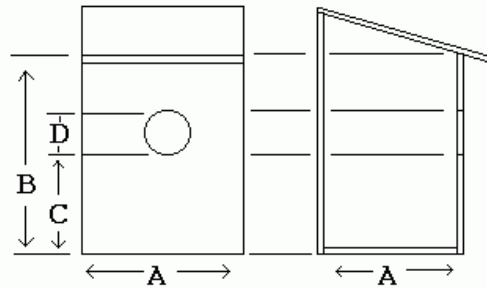

Birdhouse Dimensions

All dimensions in inches unless otherwise noted.

Kind Of Bird	A FloorSize	B Depth	C EntranceHeight	D HoleDiameter	Height Above Ground (feet)
Eastern Bluebird	5 X 5	8	6	1 1/2	5 - 10
Black-capped Chickadee	4 X 4	8 - 10	6 - 8	1 1/8	6 - 15
TuftedTitmouse	4 X 4	8 - 10	6 - 8	1 1/4	6 - 15
White-breasted Nuthatch	4 X 4	8 - 10	6 - 8	1 1/4	12 - 20
House Wren	4 X 4	6 - 8	4 - 6	1 1/4	6 - 10
House Finch	6 X 6	6	4	2	8 - 12
Northern Flicker	7 X 7	16 - 18	14 - 16	2 1/2	6 - 20
Downy Woodpecker	4 X 4	8 - 10	6 - 8	1 1/4	6 - 20
Hairy Woodpecker	6 X 6	12 - 15	9 - 12	1 1/2	12 - 20
Wood Duck	10 X 18	10 - 24	12 - 16	4	10 - 20